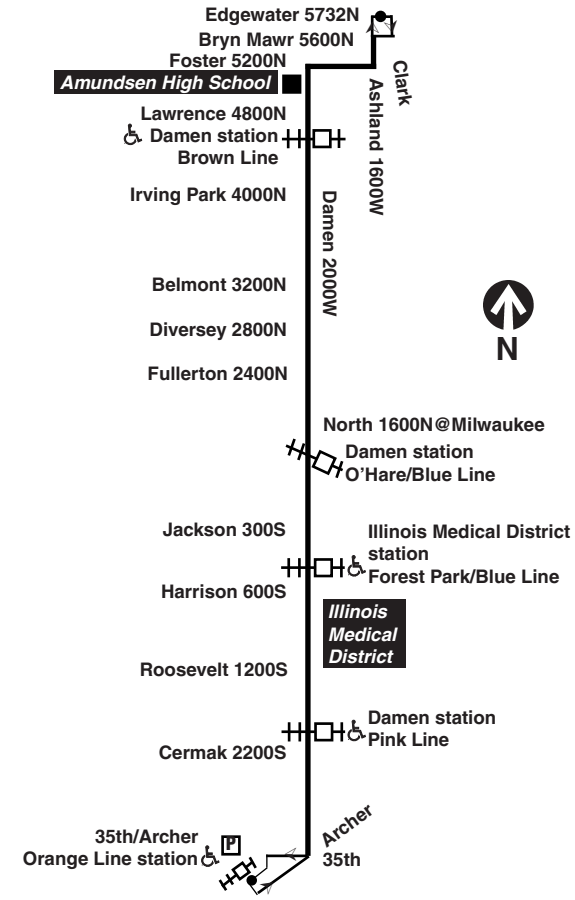

Federal law requires priority seating be designated for seniors and people with disabilities. **Please stand up** and yield these seats when needed for qualifying riders or when asked.

Schedules and other info in this timetable are subject to change. CTA does not assume responsibility for errors in timetables nor for inconvenience or damage resulting from delays.

Pay close attention to destination signs and announcements when boarding: added service may sometimes be provided over portions of this or any bus route and some trips can end before the furthest terminal on a line depending on service needs or time of day.

Bicycle racks are installed on the front of all CTA buses and are allowed on CTA trains during certain hours. See our [Bike & Ride brochure](#) or webpage for help on how to use racks and more.

Know before you go: Get alerts from us by text or e-mail about planned service changes every week or instant alerts for unplanned reroutes and disruptions. Sign up for CTA Updates today at transitchicago.com/updates.

For more travel information, use the Ventra app or call the RTA Travel Information Center at 312-836-7000. *Para obtener mayor información, en Español, llame al Centro de Información a 312-836-7000.*

Chicago Transit Authority

50 Damen

Effective Mar. 24, 2024

All CTA buses are accessible

transitchicago.com/bus/50

Monday thru Friday

#50 Damen

Southbound

LV Ashland/Clark	Damen/ Irving Park	Damen/ North	Damen/ Jackson	Damen/ Cermak	AR 35th/ Archer Orange Ln
4:30a	4:43a	4:57a	5:08a	5:18a	5:27a
4:47	5:00	5:14	5:25	5:35	5:44
5:02	5:15	5:29	5:40	5:50	5:59
5:17	5:30	5:44	5:55	6:05	6:14
5:27	5:40	5:54	6:05	6:15	6:24
5:36	5:50	6:04	6:15	6:25	6:34
-----	-----	-----	6:20S	6:30	6:39
5:44	5:59	6:13	6:25	6:35	6:44
5:54	6:08	6:23	6:35	6:45	6:54
-----	-----	-----	6:40S	6:50	6:59
6:02	6:17	6:33	6:45	6:55	7:04

then every 8 to 12 minutes until

7:41	7:59	8:20	8:37	8:48	8:57
7:53	8:11	8:32	8:49	9:00	9:09
8:08	8:26	8:47	9:04	9:15	9:24
8:26	8:43	9:03	9:19	9:30	9:39
8:44	9:01	9:19	9:34	9:46	9:55
9:03	9:19	9:35	9:49	10:01	10:11

then every 15 minutes until

11:43	11:59	12:16p	12:31p	12:43p	12:54p
-----	-----	12:31CD	12:32	12:44	12:54
-----	-----	12:41CD	12:42	12:54	1:04
11:58	12:14p	12:31	12:46	12:58	1:09
12:13p	12:29	12:46	1:01	1:13	1:24
12:28	12:44	1:01	1:16	1:28	1:39
12:43	12:59	1:16	1:31	1:43	1:54
12:56	1:13	1:30	1:45	1:57	2:08
1:07	1:24	1:42	1:57	2:10	2:20
1:18	1:35	1:53	2:09	2:21	2:32
1:29	1:46	2:05	2:20	2:33	2:43
1:39	1:57	2:16	2:32	2:45	2:55
1:51	2:09	2:28	2:43	2:56	3:07
2:01	2:20	2:39	2:55	3:08	3:19
2:12	2:31	2:50	3:06	3:20	3:31
2:23	2:42	3:02	3:18	3:31	3:42
2:34	2:53	3:13	3:29	3:43	3:54
-----	-----	3:31BD	3:32	3:45	3:56
2:44	3:04	3:24	3:41	3:55	4:06
-----	-----	3:41BD	3:42	3:56	4:07
2:55	3:15	3:36	3:52	4:06	4:17
3:10FS	3:22	3:42	3:59	4:13	4:24
3:02N	3:27	3:47	4:04	4:18	4:29
3:15	3:35	3:56	4:12	4:26	4:37
3:25	3:45	4:06	4:22	4:36	4:47
3:35	3:55	4:16	4:32	4:46	4:57
3:45	4:05	4:26	4:42	4:56	5:07
3:56	4:16	4:36	4:53	5:06	5:17
4:07	4:27	4:47	5:03	5:17	5:28
4:21	4:40	5:00	5:16	5:29	5:40
4:34	4:54	5:13	5:29	5:42	5:53
4:48	5:07	5:26	5:42	5:54	6:05
5:04	5:23	5:42	5:57	6:10	6:20
5:21	5:39	5:58	6:13	6:25	6:35
5:37	5:55	6:13	6:28	6:40	6:50
5:54	6:11	6:29	6:44	6:56	7:06
6:10	6:27	6:45	7:00	7:11	7:22
6:28	6:45	7:02	7:16	7:27	7:37
6:44	7:01	7:18	7:32	7:43	7:53
7:01	7:17	7:34	7:48	7:58	8:09
7:17	7:33	7:50	8:04	8:14	8:24
7:34	7:50	8:07	8:20	8:29	8:40
7:51	8:07	8:23	8:36	8:45	8:55
8:08	8:23	8:39	8:52	9:01	9:11
8:24	8:39	8:55	9:08	9:16	9:26
8:42	8:57	9:12	9:24	9:32	9:42
9:03	9:17	9:32	9:44	9:52	10:02
9:23	9:37	9:52	10:04	10:12	10:22
9:43	9:57	10:12	10:25	10:32	10:42
10:04	10:18	10:33	10:45	10:53	11:03

Northbound